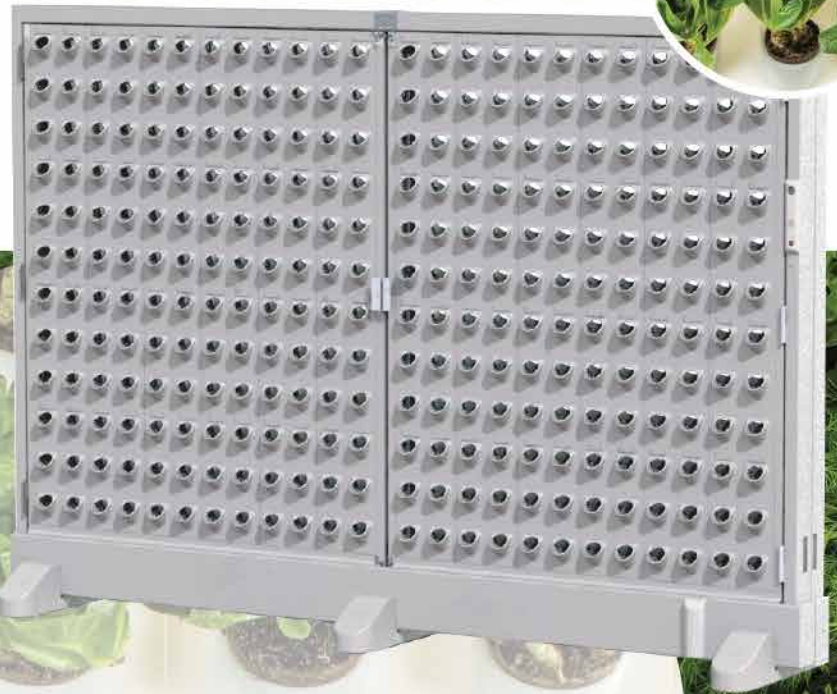

# HARVEST TODAY

indoor growing made simple

shown right: "The Max 576"  
Double Sided Harvest Wall

## the Harvest Wall

Increase Your Harvest Yield with  
Our Scalable Indoor Growing Solution.  
The Harvest Wall growing system makes living food  
a reality from the arctic to the equator.

# HARVEST TODAY

indoor growing made simple

The Harvest Wall is constructed of food grade ABS and PVC with up to 20% recycled content.

This stand-alone growing system, with fully integrated plumbing, features our patented Vertigation™ technology that provides ultimate flexibility to grow plants requiring various needs.

**i. Vertigation™: /vɜrtə gāSHən/ noun**

An integrated irrigation system designed for vertical distribution of water and nutrients to all grow ports in a Harvest Wall.

**ii. Tile: /tɪl/ noun**

Building blocks for the Harvest Wall. Patented design features 6 grow ports with interlocking Vertigation channels.