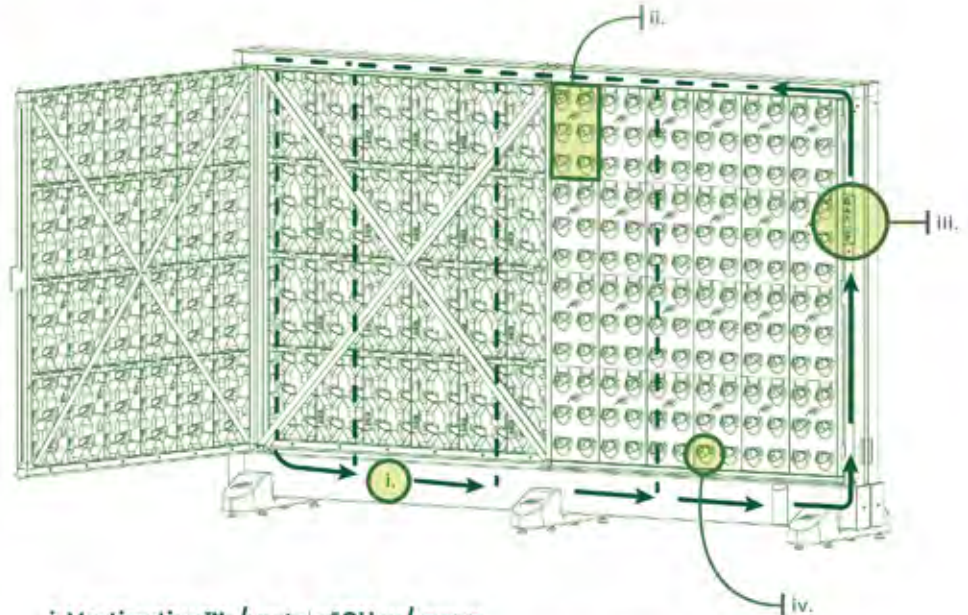

# HARVEST TODAY

indoor growing made simple

The Harvest Wall is constructed of food grade ABS and PVC with up to 20% recycled content.

This stand-alone growing system, with fully integrated plumbing, features our patented Vertigation™ technology that provides ultimate flexibility to grow plants requiring various needs.

The Harvest Today app provides connection to a personal portable device enabling irrigation control creating the ability to mimic the plants' outdoor environment.

Harvest Today's Click-N-Lock tile system makes assembly quick and easy.

Harvest Today's patented tile and grow ports allow ultimate flexibility when customizing your layout.

The intentional design of the Harvest Wall simplifies indoor growing while maximizing plant density at an economical price point.

**i. Vertigation™: /vɜrtə gāSHən/ noun**

An integrated irrigation system designed for vertical distribution of water and nutrients to all grow ports in a Harvest Wall.

**ii. Tile: /tɪl/ noun**

Building blocks for the Harvest Wall. Patented design features 6 grow ports with interlocking Vertigation channels.